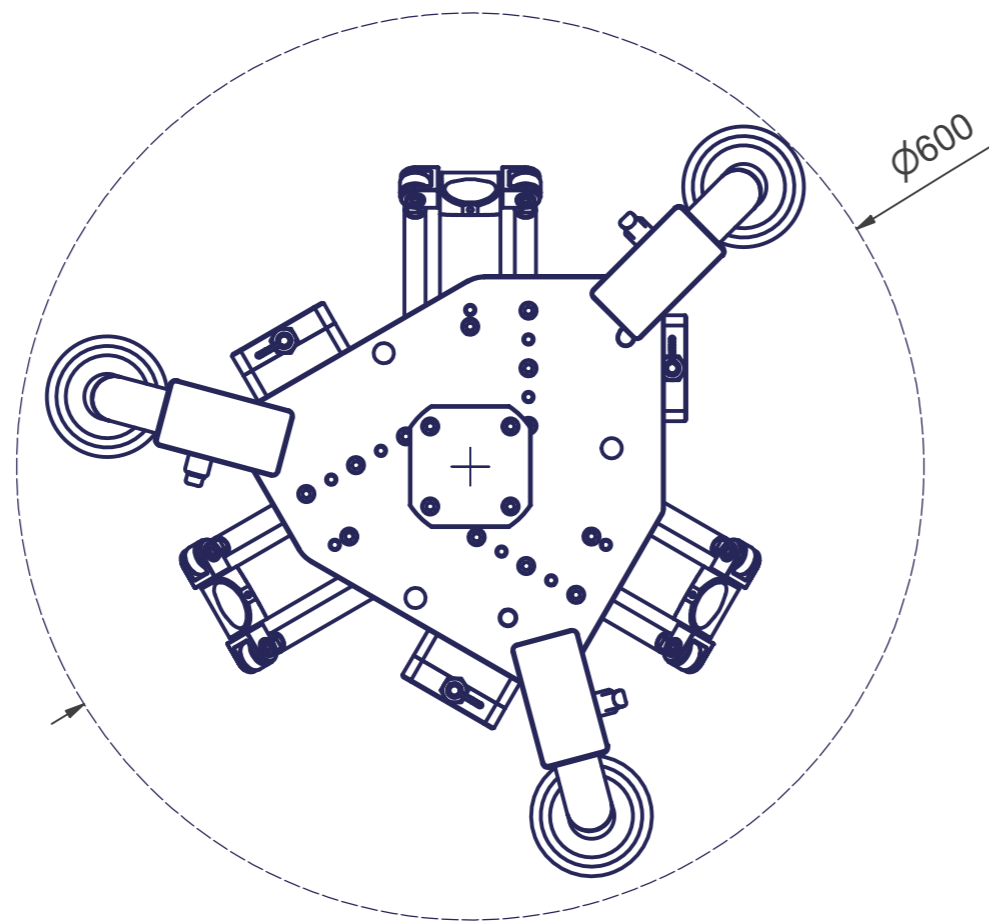

autonox Robotics mechanics:
DELTA RL4-200-0,5kg
 article number: A_00807

Data sheet,
 valid for article number MT_BGR00106148

| | | |
|--|----------------|-----------|
| | | |
| m= 28,8 kg | A | p= bar |
| proj. storage surface = m ² | P= kW | V̇= l/min |
| First angle projection | U= V / Hz / Ph | |
| | Imax= A | |