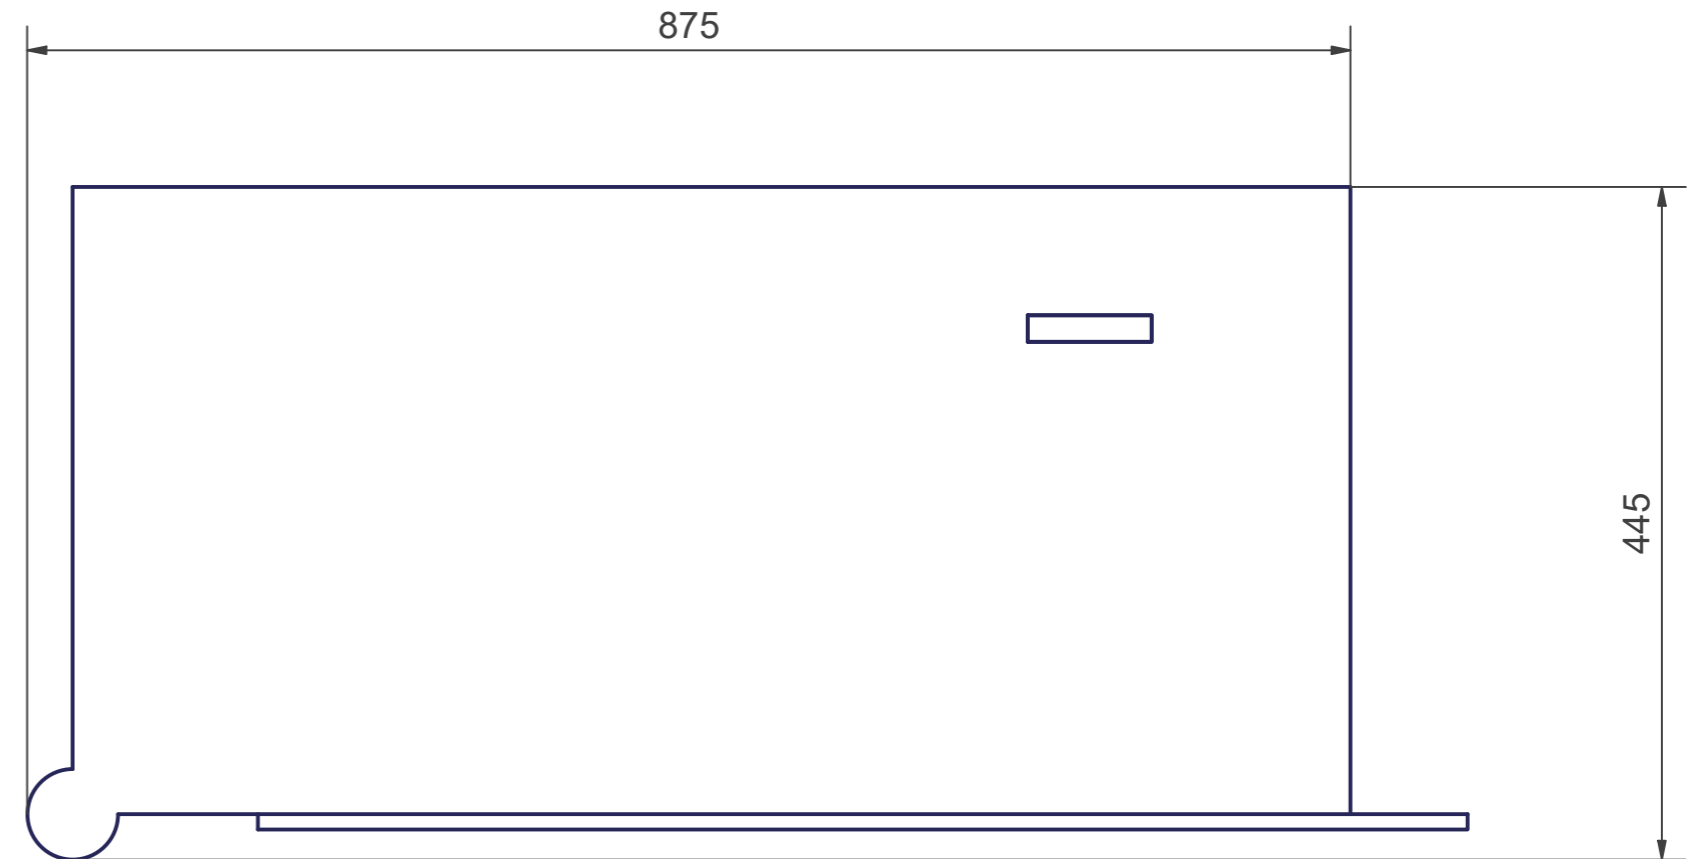

autonox Robotics mechanics:
DELTA RL4-200-0,5kg
 article number: A_00807

Data sheet,
 valid for article number MT_BGR00106148

| | | |
|--|----------------|-----------|
| | | |
| m= 28,8 kg | A | p= bar |
| proj. storage surface = m ² | P= kW | V̇= l/min |
| First angle projection | U= V / Hz / Ph | |
| | Imax= A | |