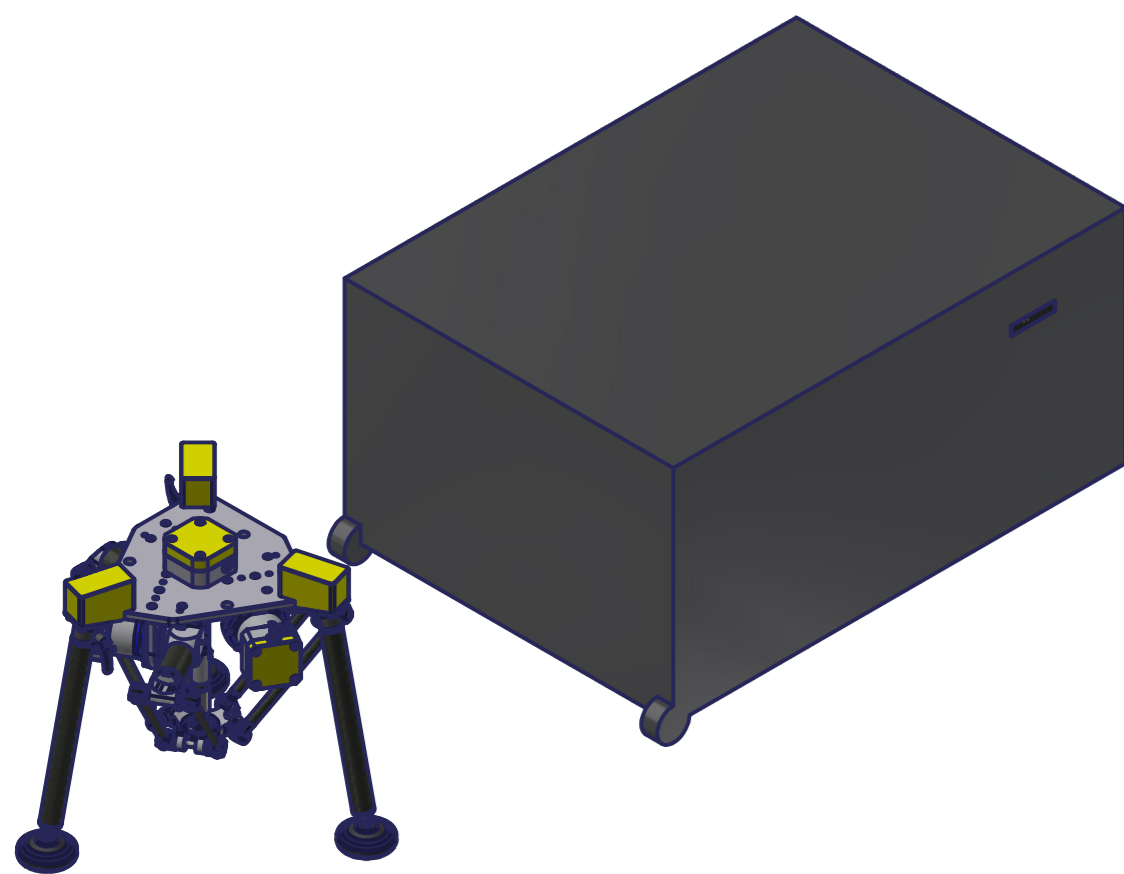

autonox Robotics mechanics:
DELTA RL4-200-0,5kg
 article number: A_00807

Data sheet,
 valid for article number MT_BGR00106148

| | | |
|--|----------------|-----------|
| | | |
| m= 28,8 kg | A | p= bar |
| proj. storage surface = m ² | P= kW | V̇= l/min |
| First angle projection | U= V / Hz / Ph | |
| | Imax= A | |